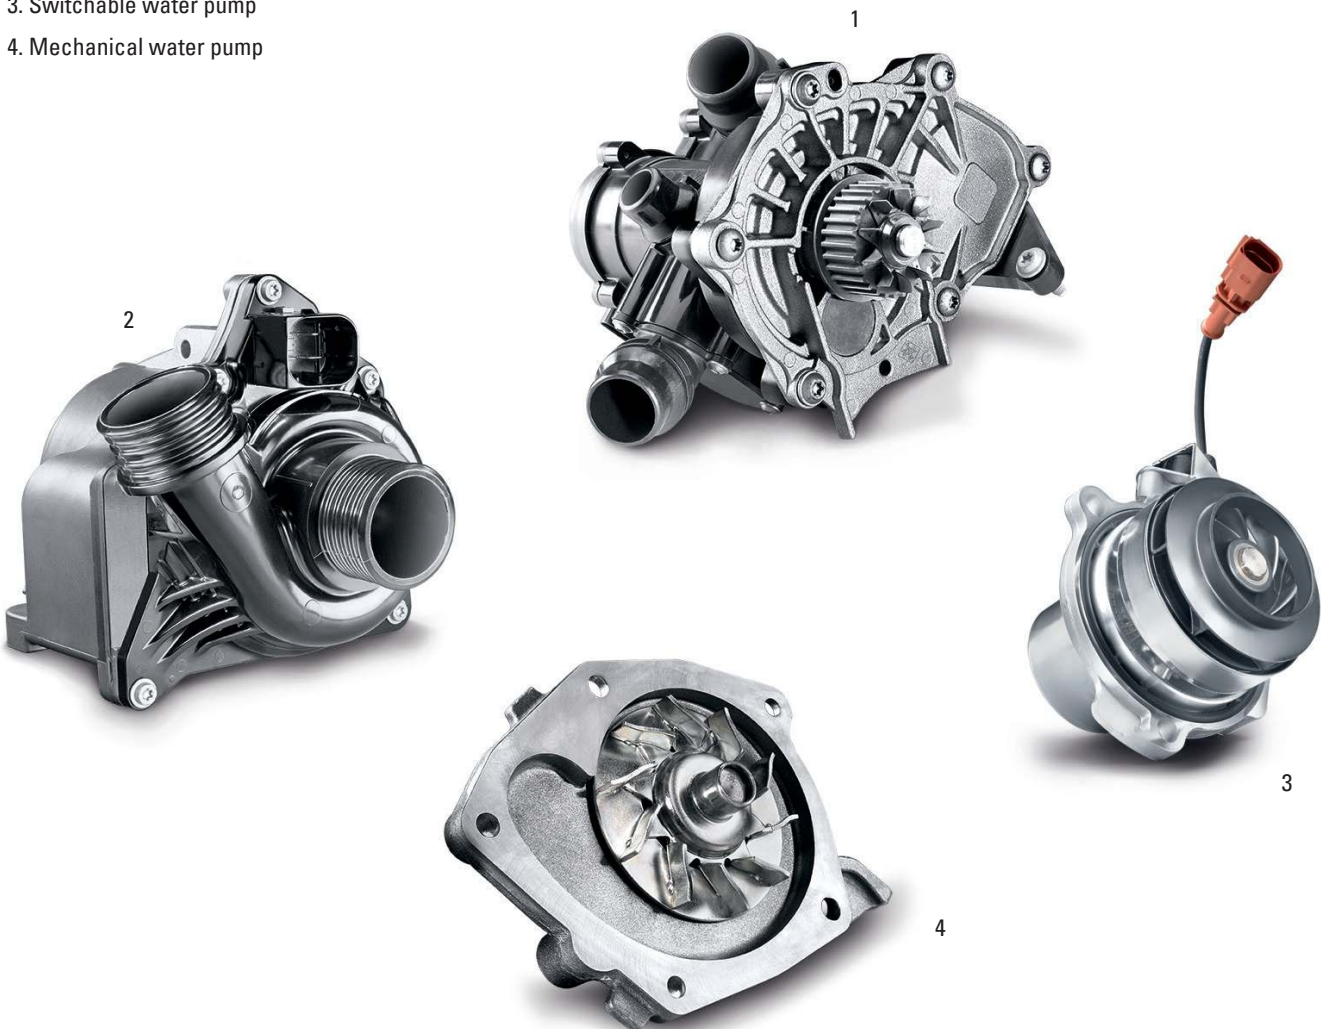

Perfect Quality – Water Pumps from INA

Contaminants in the cooling circuit, abrasive particles, wear: Water pumps are subjected to a number of different stresses and strains during their daily routine. Only components that are perfectly tuned to work together can ensure maximum long-term reliability.

This is just one of the reasons why every component is checked regularly during the development and manufacture of our water pumps – both in our own laboratory as well as by independent institutes. Our engineering knowledge, together with Schaeffler's OEM expertise in the production of water pump bearings and Thermal Management Modules, is incorporated into all INA water pumps.

To counter the main cause of coolant loss, we equip our water pumps with sliding rings made of silicon carbide - an extremely hard, wear-resistant material that is extremely resistant to thermal shock. The counter rings are made of

carbon graphite, a comparatively soft material which optimally adapts to the seal face.

The Product Advantages at a Glance

- High degree of wear resistance
- Resistance to thermal shock
- Excellent drainage capacity

Our Water Pump Range:

1. Thermal Management Module with water pump
2. Electric water pump
3. Switchable water pump
4. Mechanical water pump