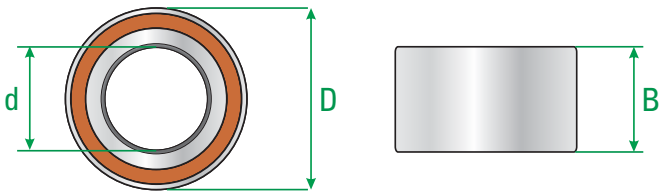

Dimensions

Tapered roller bearing

Wheel bearing Generation 2D

Wheel bearing Generation 1

Wheel bearing Generation 2

Wheel bearing Generation 3

Wheel bearing Generation 2.1

d = bore diameter (mm)