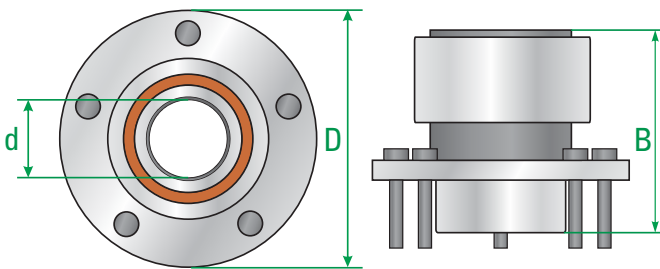

Dimensions

Tapered roller bearing

Wheel bearing Generation 2D

Wheel bearing Generation 1

Wheel bearing Generation 2

Wheel bearing Generation 3

Wheel bearing Generation 2.1

d = bore diameter (mm)