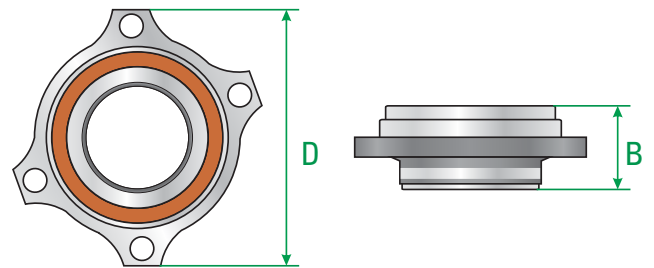

Dimensions

Tapered roller bearing

Wheel bearing Generation 2D

Wheel bearing Generation 1

Wheel bearing Generation 2

Wheel bearing Generation 3

Wheel bearing Generation 2.1

d = bore diameter (mm)