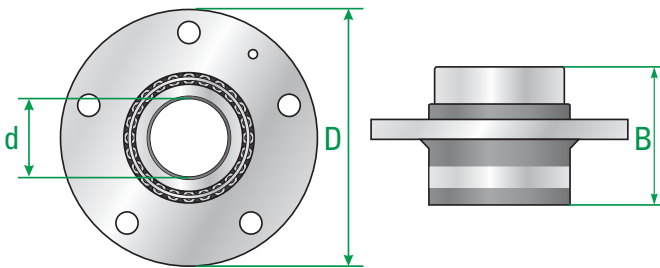

Dimensions

Tapered roller bearing

Wheel bearing Generation 2D

Wheel bearing Generation 1

Wheel bearing Generation 2

Wheel bearing Generation 3

Wheel bearing Generation 2.1

d = bore diameter (mm)