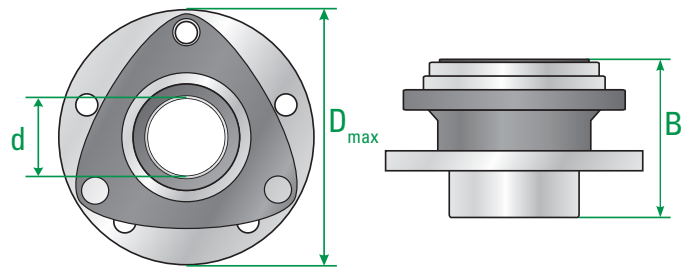

Dimensions

Tapered roller bearing

Wheel bearing Generation 2D

Wheel bearing Generation 1

Wheel bearing Generation 2

Wheel bearing Generation 3

Wheel bearing Generation 2.1

d = bore diameter (mm)