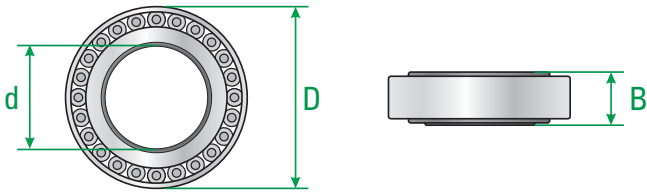

Dimensions

Tapered roller bearing

Wheel bearing Generation 2D

Wheel bearing Generation 1

Wheel bearing Generation 2

Wheel bearing Generation 3

Wheel bearing Generation 2.1

d = bore diameter (mm)