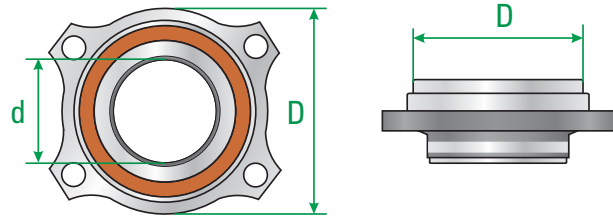

Dimensions

Tapered roller bearing

Wheel bearing Generation 2D

Wheel bearing Generation 1

Wheel bearing Generation 2

Wheel bearing Generation 3

Wheel bearing Generation 2.1

d = bore diameter (mm)